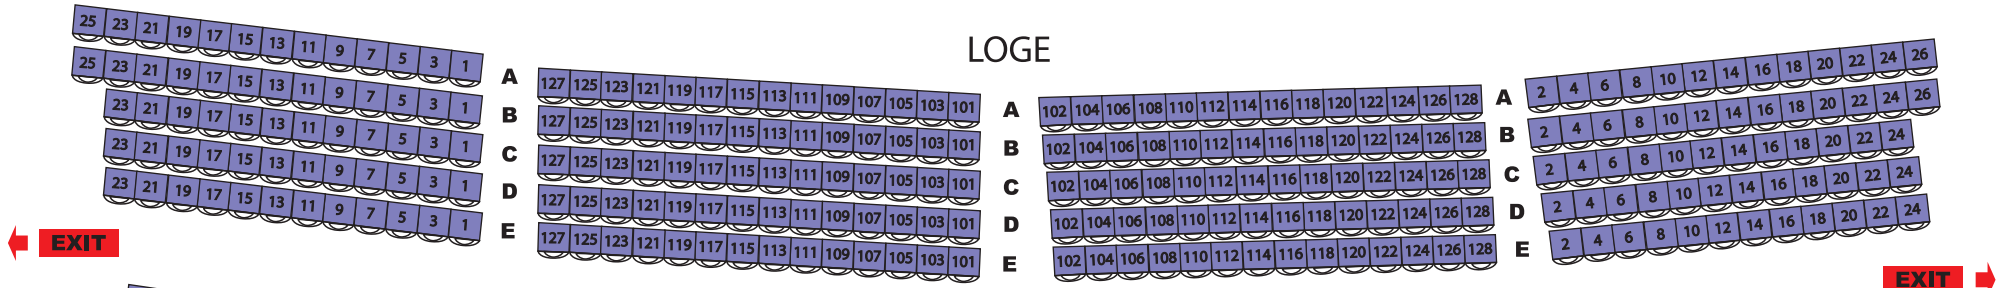

ORCHESTRA SEATING

315.624.9444
broadwayutica.org

■ PIT
 ■ Director's Club
 ■ Diamond
 ■ Platinum
 ■ Gold
 ■ Silver
 ■ Cloud Club

BALCONY SEATING

315.624.9444

broadwayutica.org

LOGE

BALCONY

BALCONY

■ PIT
 ■ Director's Club
 ■ Diamond
 ■ Platinum
 ■ Gold
 ■ Silver
 ■ Cloud Club