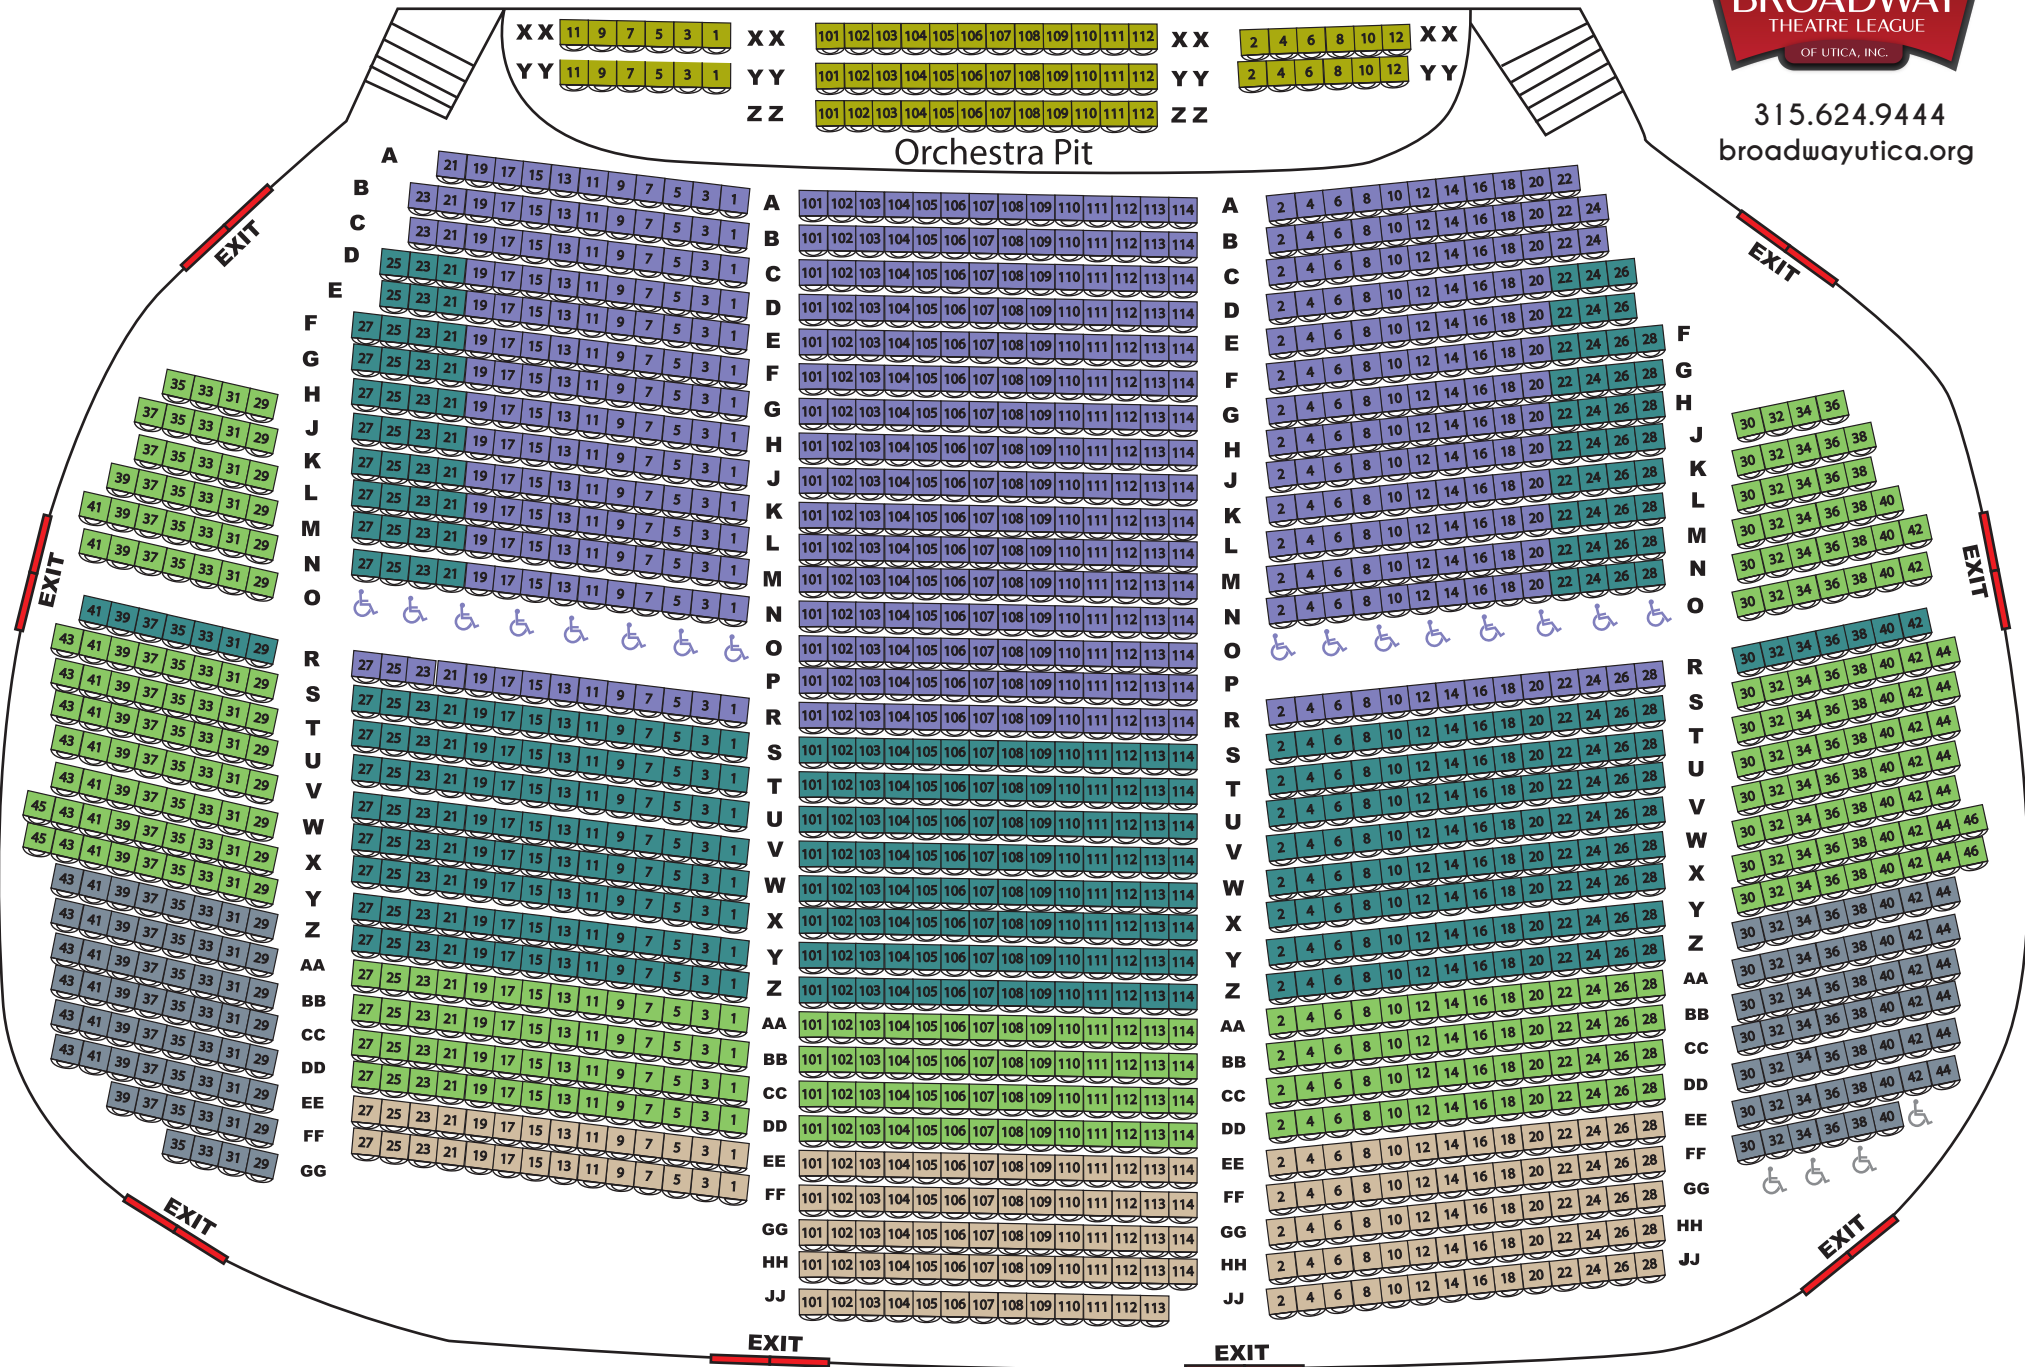

ORCHESTRA SEATING

315.624.9444
broadwayutica.org

■ PIT
 ■ Director's Club
 ■ Diamond
 ■ Platinum
 ■ Gold
 ■ Silver
 ■ Cloud Club

BALCONY SEATING

315.624.9444

broadwayutica.org

LOGE

BALCONY

BALCONY

■ PIT
 ■ Director's Club
 ■ Diamond
 ■ Platinum
 ■ Gold
 ■ Silver
 ■ Cloud Club