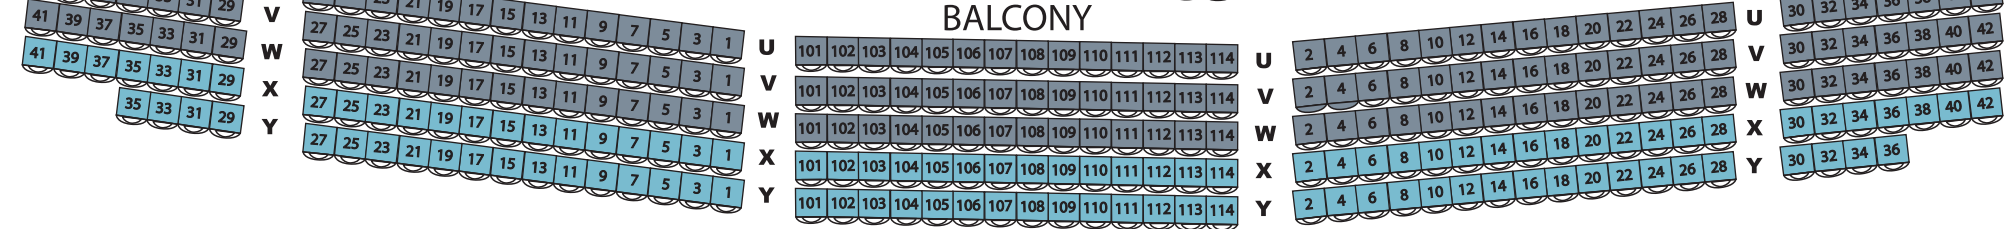

ORCHESTRA SEATING

315.624.9444
broadwayutica.org

■ PIT
 ■ Director's Club
 ■ Diamond
 ■ Platinum
 ■ Gold
 ■ Silver
 ■ Cloud Club

BALCONY SEATING

315.624.9444

broadwayutica.org

LOGE

BALCONY

BALCONY

■ PIT
 ■ Director's Club
 ■ Diamond
 ■ Platinum
 ■ Gold
 ■ Silver
 ■ Cloud Club