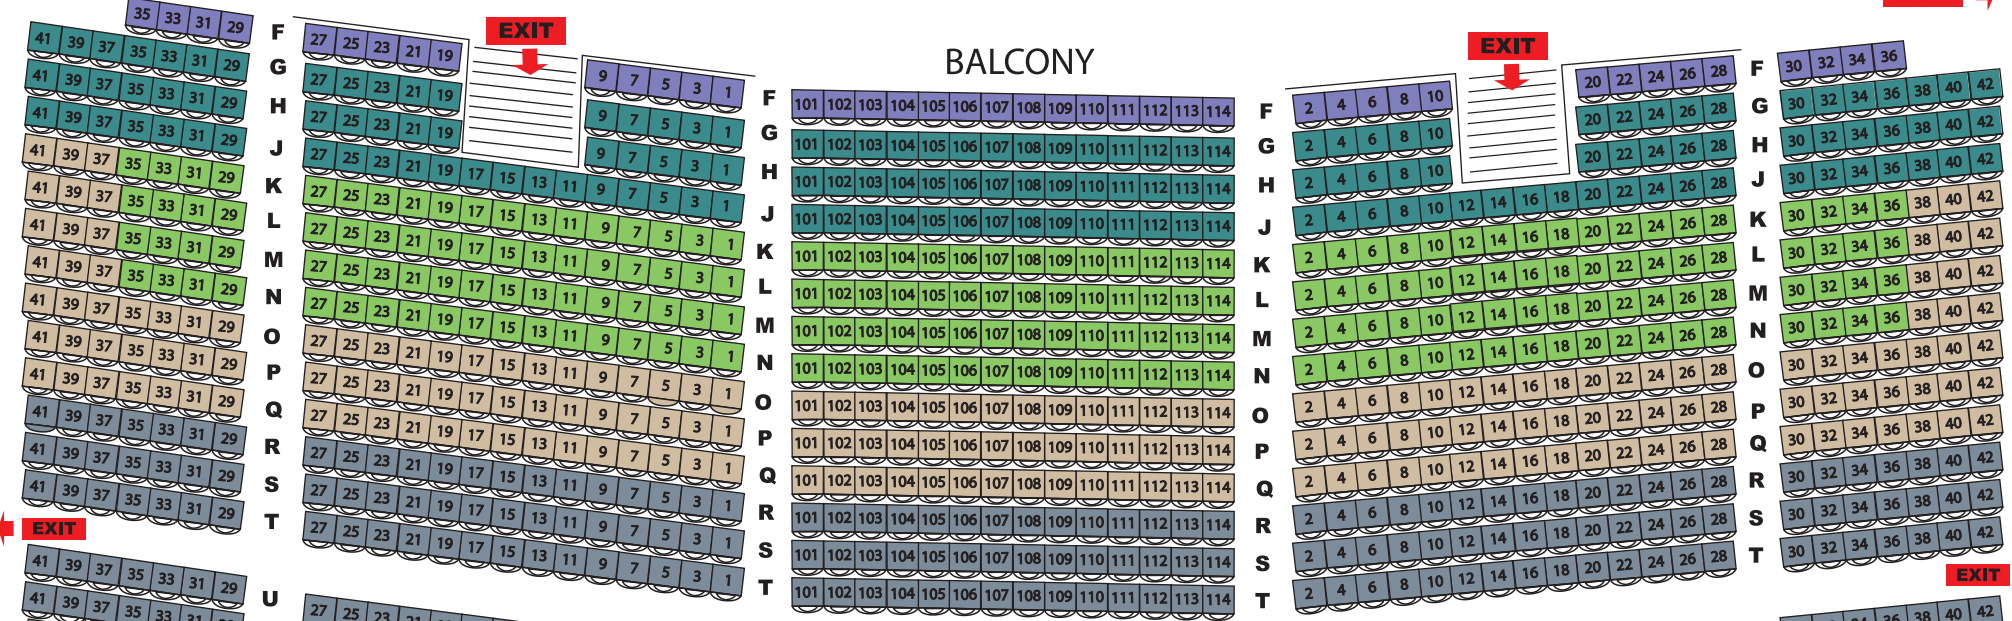

ORCHESTRA SEATING

315.624.9444
broadwayutica.org

■ PIT
 ■ Director's Club
 ■ Diamond
 ■ Platinum
 ■ Gold
 ■ Silver
 ■ Cloud Club

BALCONY SEATING

315.624.9444

broadwayutica.org

LOGE

BALCONY

BALCONY

■ PIT
 ■ Director's Club
 ■ Diamond
 ■ Platinum
 ■ Gold
 ■ Silver
 ■ Cloud Club